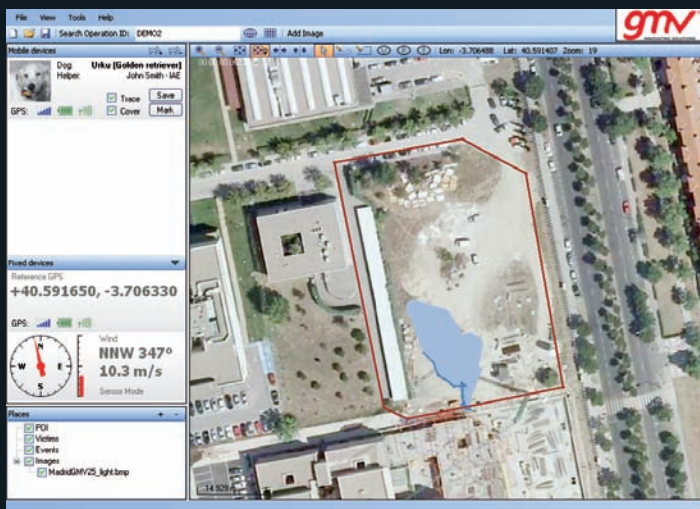

osmógrafa

osmógrafa

- A revolutionary support system for canine search team rescue operations and training
- A satellite navigation based tool that improves the odds that these rescue teams will locate and save people that have become trapped by earthquakes, landslides, avalanches, collapsed buildings, etc., in the shortest possible time
- An innovative system that assists the rescue coordinator in determining whether an area has been fully searched

OPERATIONAL EFFICIENCY AND QUALITY

The **osmógrafa** can improve the efficiency of search operations and reduce the overall time spent searching for survivors while at the same time improving the quality of the search operation. With the **osmógrafa** your team can search the same area, with a higher level of coverage, faster than ever before.